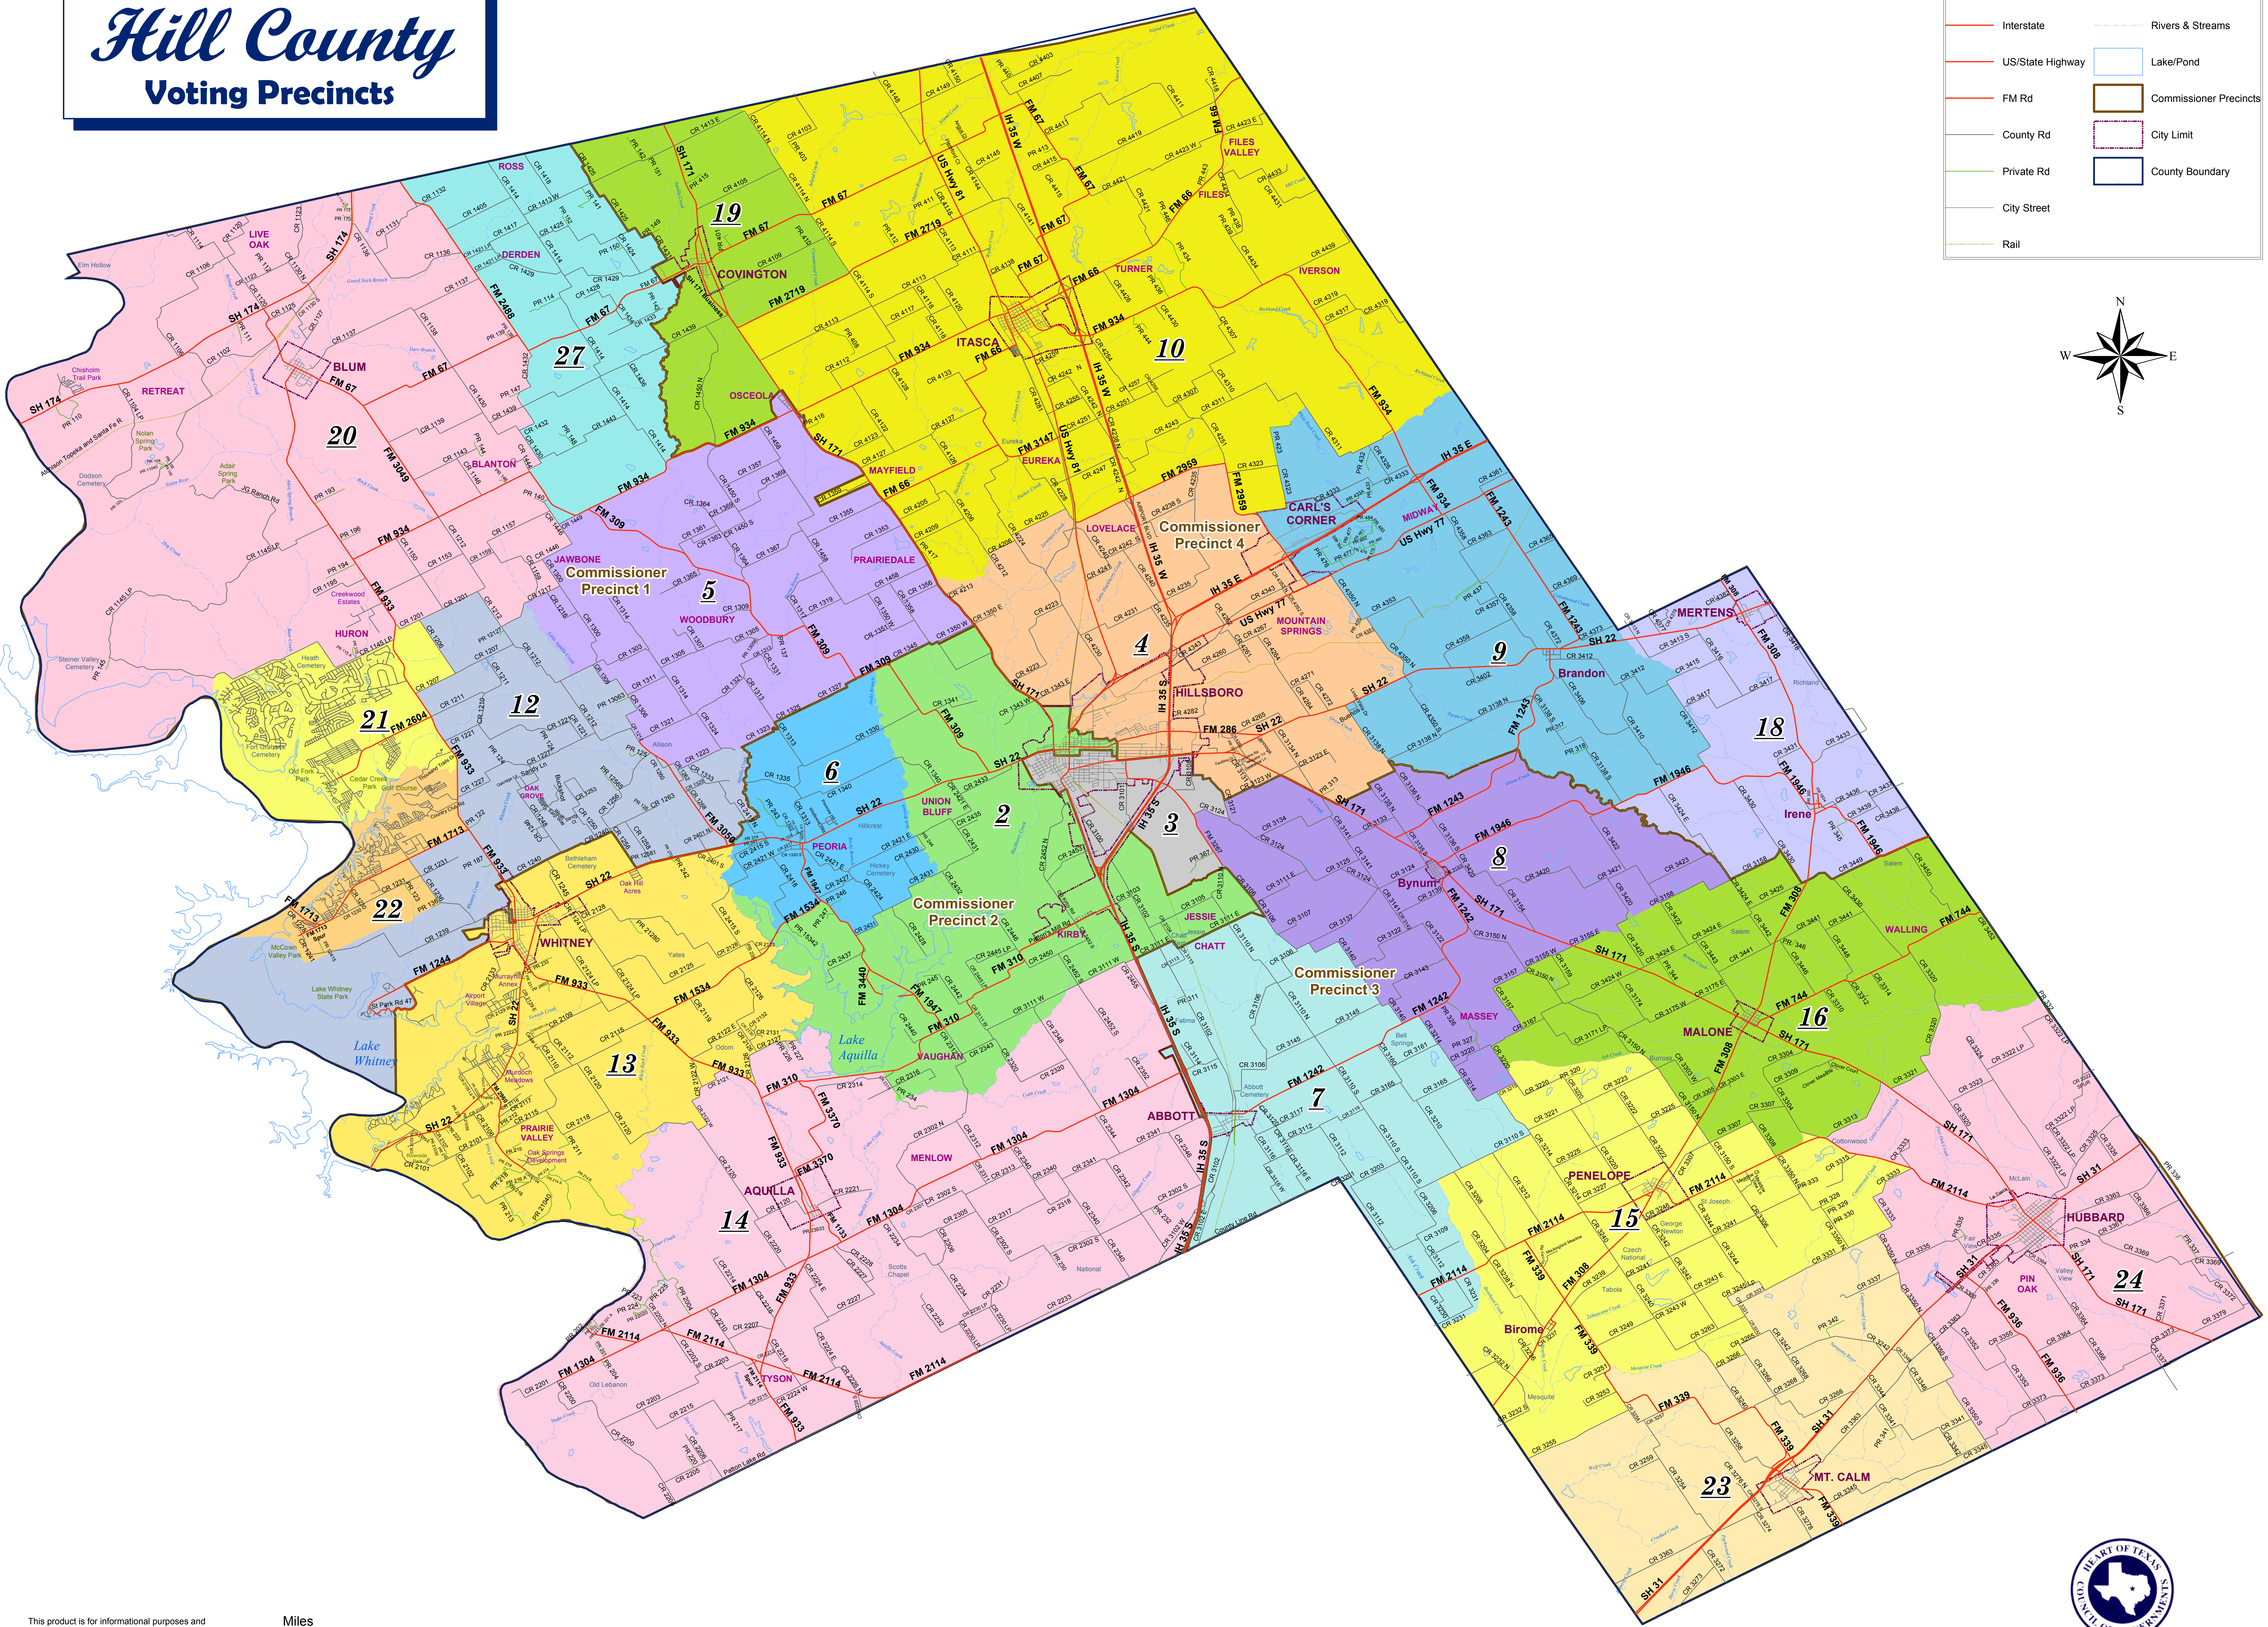

Hill County Voting Precincts

Legend			
	Interstate		Rivers & Streams
	US/State Highway		Lake/Pond
	FM Rd		Commissioner Precincts
	County Rd		City Limit
	Private Rd		County Boundary
	City Street		
	Rail